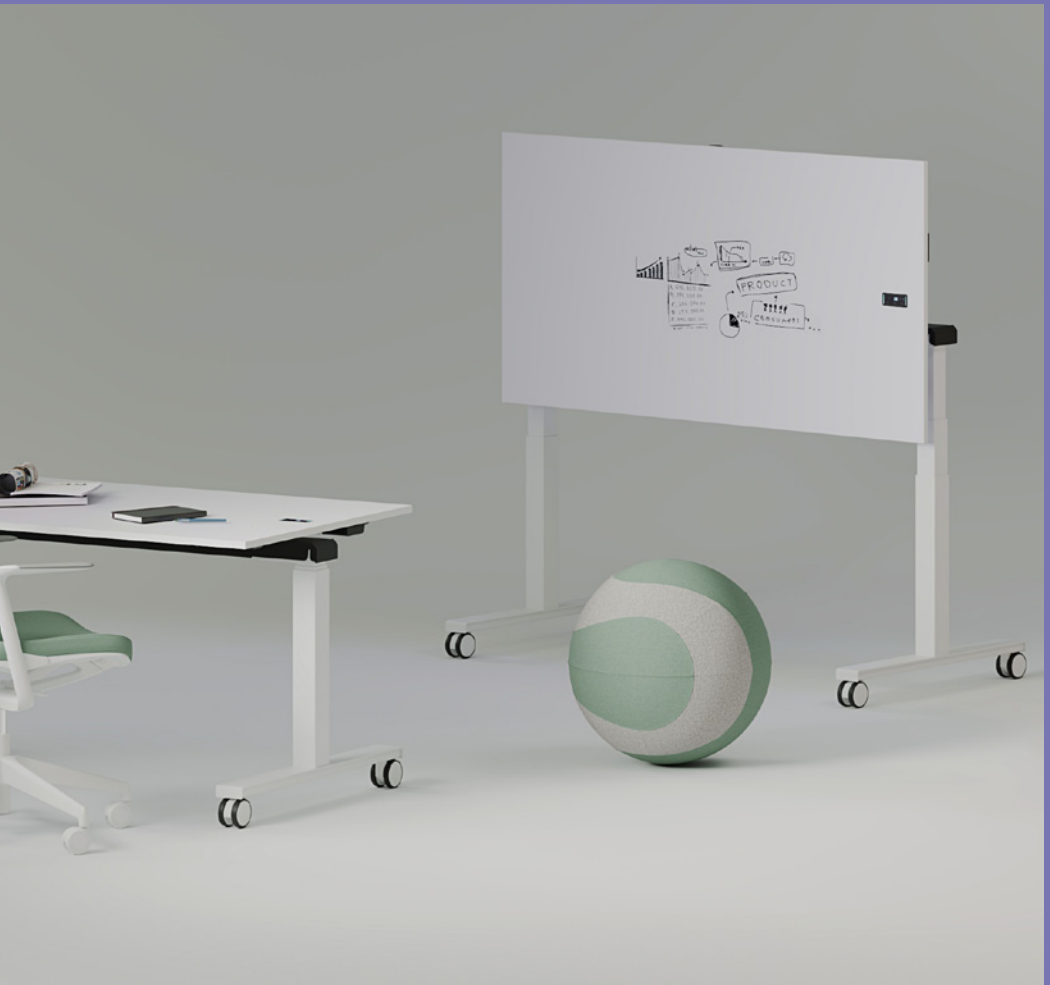

ENG

Discover a collaborative chair that reflects 100% of new work culture which promotes team work, mobility and readiness to switch between topics, people and places. Due to compact size and small weight, WithME is a perfect chair for home office as well.

German Innovation Award Special Mention 2021
iF DESIGN AWARD 2023

Tervezte / Designed by
Martin Ballendat

XIO 2.0

HUN

A XIO 2.0 tárgyalóasztal lehajtható asztallapjának köszönhetően okos megoldás a modern, agilis munkaterületekhez, ahol a rugalmas és mobilbútorokat szívesen fogadják!

ENG

XIO 2.0 Meeting table with foldable table top is a smart solution for modern, agile workspaces where flexible and mobile furniture is more than welcome!

Tervezte / Designed by
Nowy Styl Design Team

Offa

ENG

An extraordinary desk series that succeeds in transposing the design aesthetics of home furniture to the office environments. Its minimalist design language is typified by round shapes and well-balanced proportions. Perfect for Connect & Create spaces in the office – for informal one-to-one meetings and for the team work.