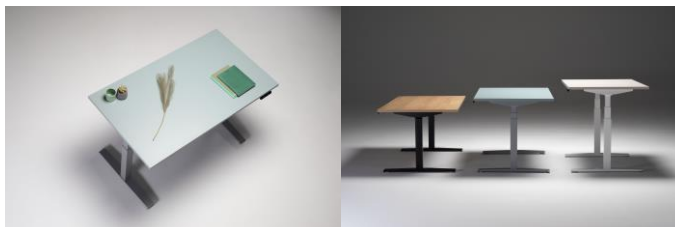

[XIO 2.0 Meeting table with foldable table top, Nowy Styl](#) – is a smart solution for modern, agile workspaces where flexible and mobile furniture are more than welcome!