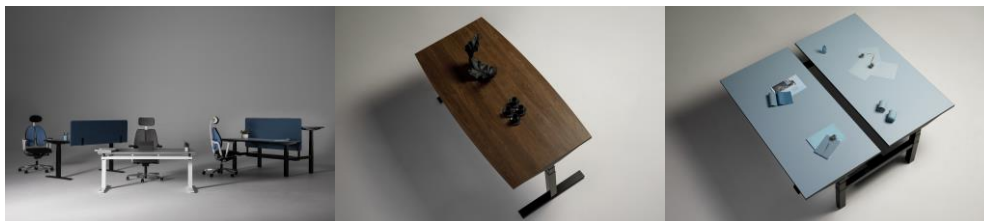

Xilium Counter – high tables are integral part of modern offices. Usefulness of such furniture is best when accompanied with height adjustable swivel chair just like the Xilium Counter.